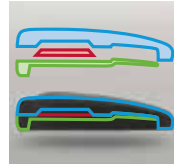

PREMIUM COMFORT

Multi-density cushion with memory foam core for superior comfort.