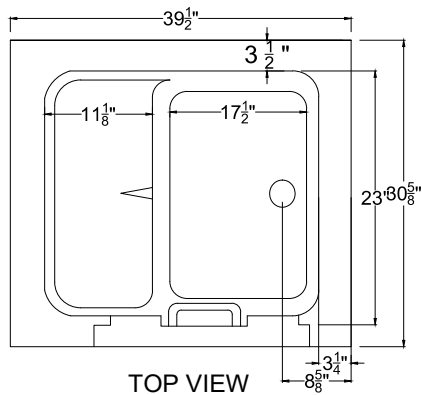

## 3140SEN

**TUB & SHOWER COMBO • TILE FLANGE NOT INCLUDED**

Meditub's 31x40 is constructed of the highest quality industrial strength acrylic for beauty and durability. The 31x40 is perfect for replacing existing shower stalls and can also be used in small bathrooms or mobile homes. It comes with a stainless steel frame for long lasting strength and adjustable feet for easy installation and leveling.

Available Colors ..... White  
 Material ..... Acrylic  
 Door Swing ..... Outward  
 Dimensions ..... 31(W)x40(L)x38(H)  
 Shower Enclosure Dimensions ..... 31(W)x40(L)x43(H)  
 Seat ..... Yes  
 Seat Height ..... 15"  
 Seat Contoured ..... Yes