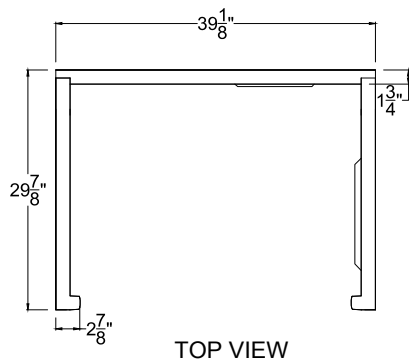

## 3140SEN

**TUB & SHOWER COMBO • TILE FLANGE NOT INCLUDED**

Meditub's 31x40 is constructed of the highest quality industrial strength acrylic for beauty and durability. The 31x40 is perfect for replacing existing shower stalls and can also be used in small bathrooms or mobile homes. It comes with a stainless steel frame for long lasting strength and adjustable feet for easy installation and leveling.

Available Colors ..... White  
 Material ..... Acrylic  
 Door Swing ..... Outward  
 Dimensions ..... 31(W)x40(L)x38(H)  
 Shower Enclosure Dimensions ..... 31(W)x40(L)x43(H)  
 Seat ..... Yes  
 Seat Height ..... 15"  
 Seat Contoured ..... Yes