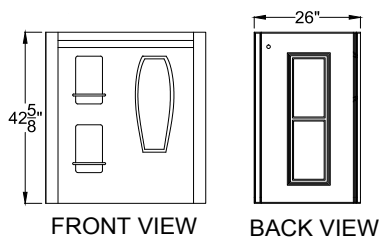

## 3140SEN

**TUB & SHOWER COMBO • TILE FLANGE NOT INCLUDED**

Meditub's 31x40 is constructed of the highest quality industrial strength acrylic for beauty and durability. The 31x40 is perfect for replacing existing shower stalls and can also be used in small bathrooms or mobile homes. It comes with a stainless steel frame for long lasting strength and adjustable feet for easy installation and leveling.

Available Colors ..... White  
 Material ..... Acrylic  
 Door Swing ..... Outward  
 Dimensions ..... 31(W)x40(L)x38(H)  
 Shower Enclosure Dimensions ..... 31(W)x40(L)x43(H)  
 Seat ..... Yes  
 Seat Height ..... 15"  
 Seat Contoured ..... Yes