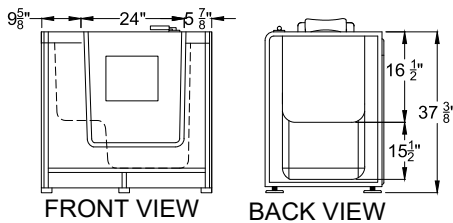

## 3140SEN

**TUB & SHOWER COMBO • TILE FLANGE NOT INCLUDED**

Meditub's 31x40 is constructed of the highest quality industrial strength acrylic for beauty and durability. The 31x40 is perfect for replacing existing shower stalls and can also be used in small bathrooms or mobile homes. It comes with a stainless steel frame for long lasting strength and adjustable feet for easy installation and leveling.

Available Colors ..... White  
 Material ..... Acrylic  
 Door Swing ..... Outward  
 Dimensions ..... 31(W)x40(L)x38(H)  
 Shower Enclosure Dimensions ..... 31(W)x40(L)x43(H)  
 Seat ..... Yes  
 Seat Height ..... 15"  
 Seat Contoured ..... Yes